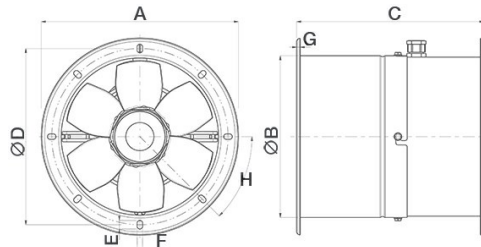

### TECHNICAL AND PERFORMANCE DATA

Absorbed Current max (A)	1,30	Number of Poles	4
Absorbed Power max (W)	272	Voltage (V)	230
Frequency (Hz)	50	Weight (Kg)	14,0
Insulation Class	I°	Delivery max (l/s)	1333
IP	X4	Delivery max (m³/h)	4800
Max ambient temperature for continuous operation (°C)	70	Pressure max (mmH2O)	18.7
Min ambient temperature for continuous operation (°C)	-25	Pressure max (Pa)	183
Nominal Diameter (mm)	400	RPM	1440
Number of Phases (Ph)	1	Sound power level Lw [dB(A)]	68.6
		Sound Pressure level Lp [dB (A)] 3m	48.1

### DIMENSIONS

Size A (mm)	∅ 475
Size B (mm)	∅ 418
Size C (mm)	330
Size D (mm)	∅ 448
Size E (mm)	14
Size F (mm)	9
Size G (mm)	4
Size H (mm)	45°