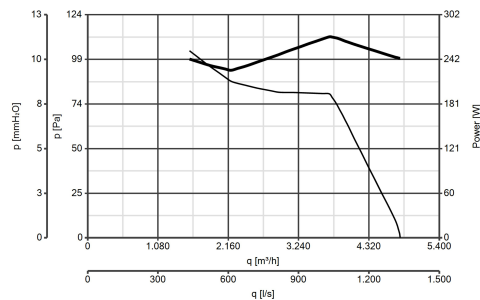

Technical Data Sheet

CODE 42228

MPC-E 404 M

Medium-pressure long cased axial fans

DESCRIPTION

- Nominal diameter 400 mm
- 2 rolled steel flange sections, welded, phosphated and polyester powder coated in practical grey colour with hammered effect finish, guaranteeing long-term resistance to atmospheric agents.
- 1 speed single phase AC motor with shaft turning in double shielded ball bearings, insulation class F.
- Maximum air flow: 5.000 m³/h.
- Impeller with 6 wing profile blades, dynamically balanced (UNI ISO 1940 – Balancing class 6.3), optimized to deliver maximum performance and low noise levels, moulded from filled polypropylene for superior dimensional stability and resistance to atmospheric agents, and keyed to a diecast aluminium hub.
- Vortice speed controller.

CURVES

ACCESSORIES

IREM 3 CD
99250080
Code 12931

MPC BO 400
(BOCCAGLIO)
Code 22538

MPC RA 400
(RACCORDO
FLESSIBILE)
Code 22519

MPC SU 400
(SUPPORTO)
Code 22534

PER INFORMAZIONI:

Servizio al Cliente: tel +39 02 90699395 premendo 1 dopo messaggio registrato (consulenza su prodotti e impianti)
Pre & Post Vendita: fax +39 02 90699302
Email prevendita: prevendita@vortice-italy.com